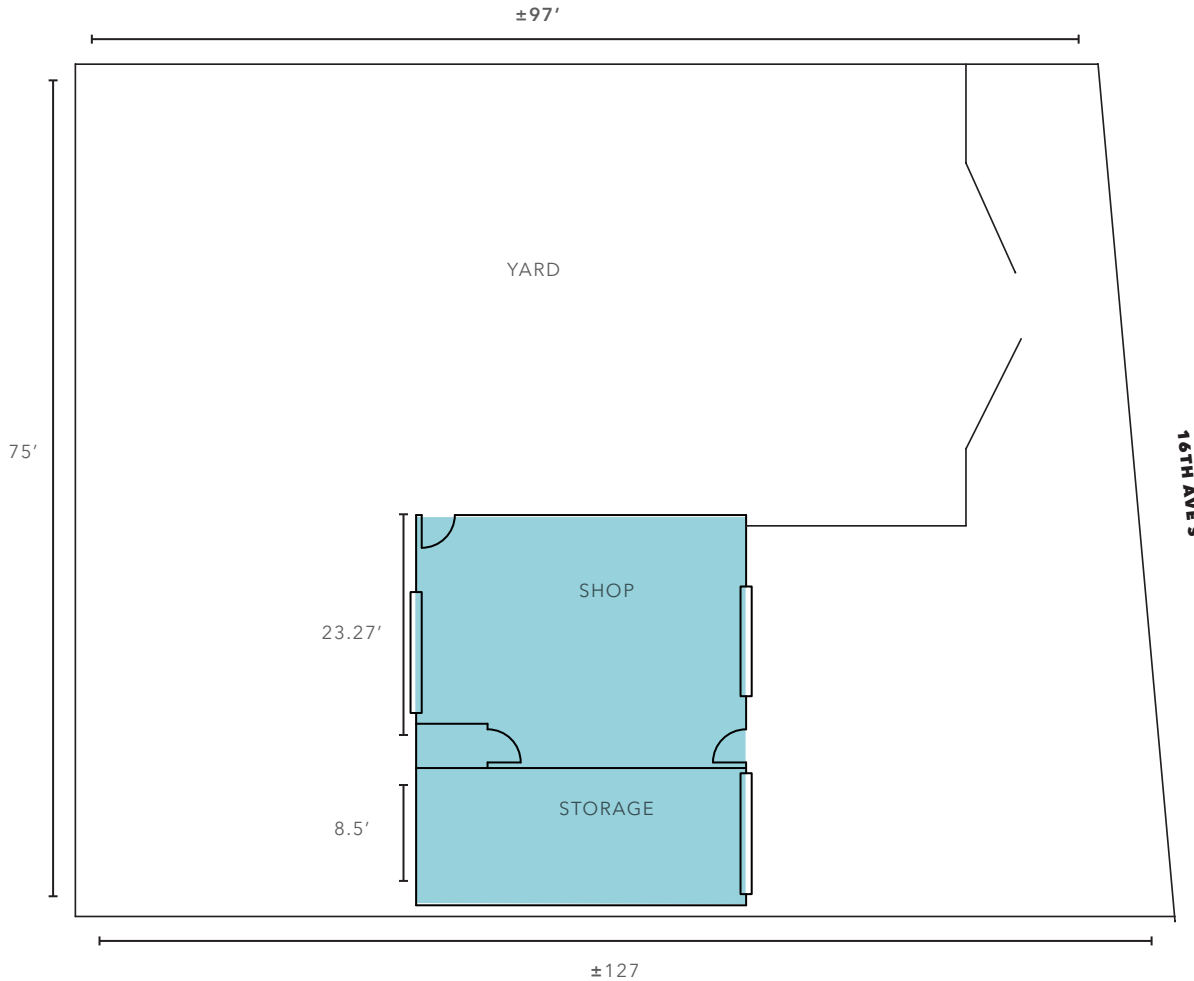

FOR SALE

4015 16th Ave SW

SEATTLE, WA

Floorplan

NOW

AVAILABLE

954

SQUARE FEET